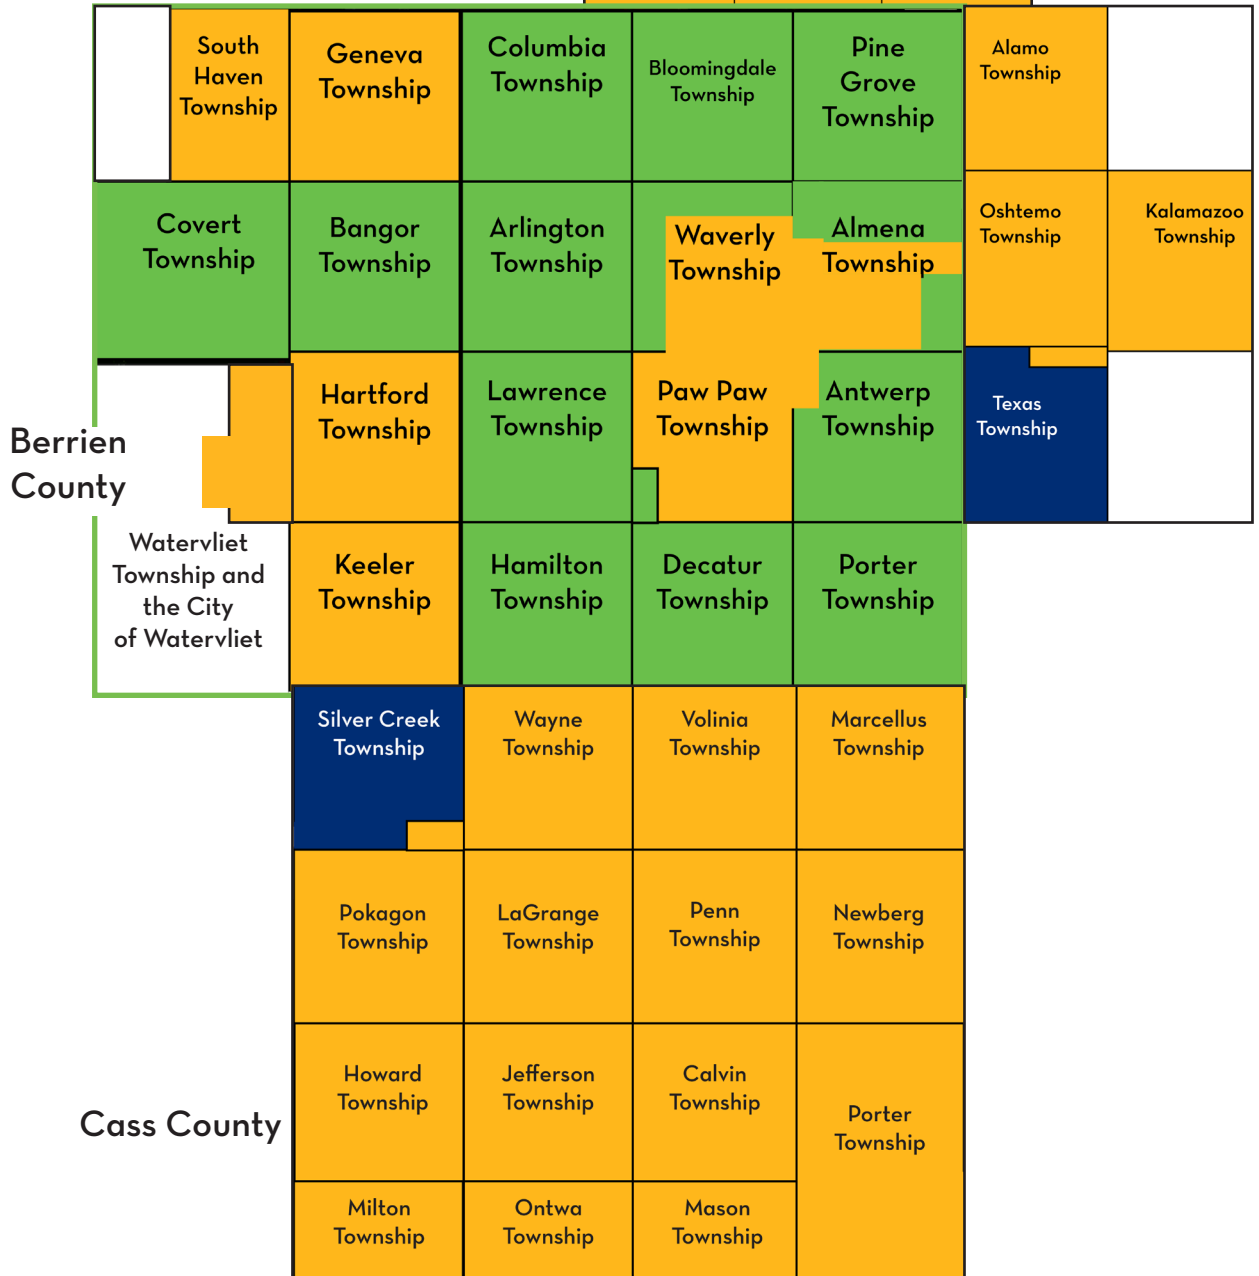

# VBDL Legal Service Area

## Key

VBDL Service area  
 Reciprocal Partners  
 Non-resident

Green  
 Gold  
 Blue

## Allegan County

Valley Township	Allegan Township	Watson Township
Chesire Township	Trowbridge Township	Otsego Township

## Van Buren District Library

Antwerp Sunshine - Mattawan \* Bangor  
 Bloomingdale \* Covert \* Gobles  
 Lawrence \* Webster Memorial - Decatur

VBDL Service Area Map  
 December 2018