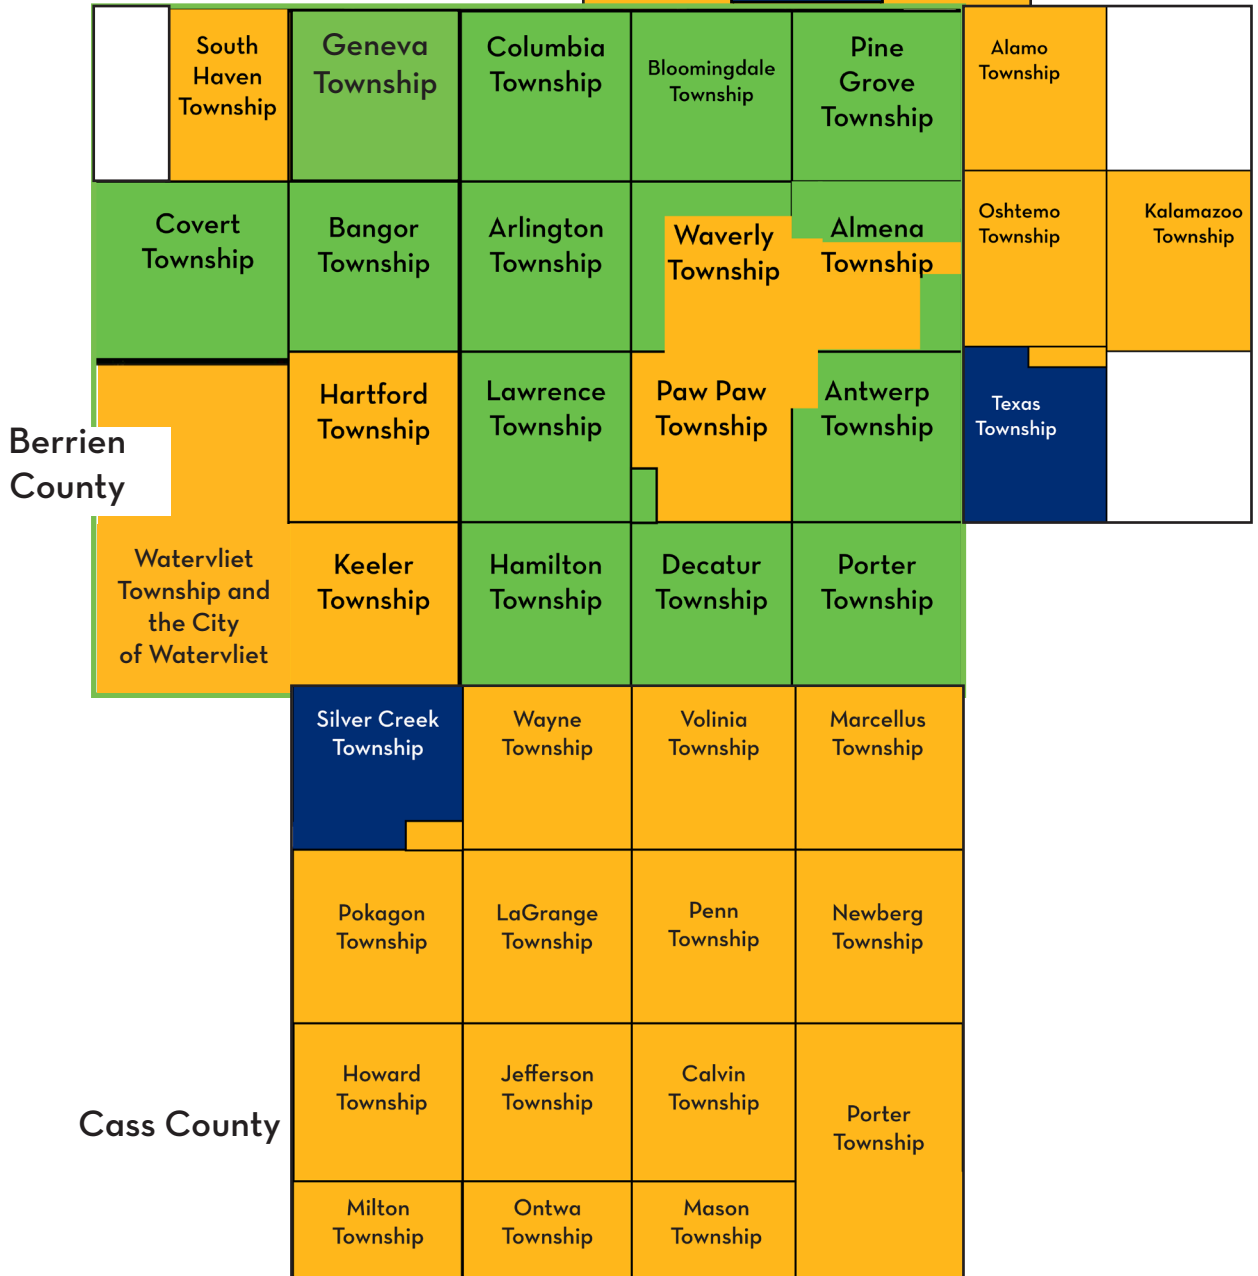

VBDL Legal Service Area

Key

VBDL Service area
 Reciprocal Partners
 Non-resident

Green
 Gold
 Blue

Allegan County

Kalamazoo County

Van Buren District Library

Antwerp Sunshine - Mattawan * Bangor
 Bloomingdale * Covert * Gobles
 Lawrence * Webster Memorial - Decatur

VBDL Service Area Map
 January 2020

VBDL Legal Service Area

- Almena Township - except Paw Paw School District
- Antwerp Township - except Paw Paw School District
- Arlington Township
- Bangor Township
- Bloomington Township
- City of Bangor
- City of Gobles
- Columbia Township
- Covert Township
- Decatur Township & Village
- Geneva Township (by contract)
- Hamilton Township
- Lawrence Township
- Paw Paw Township
- Pine Grove Township
- Porter Township
- Village of Lawrence
- Village of Mattawan
- Waverly Township - except Paw Paw School District

Areas Served through Reciprocal Borrowing Agreements

Allegan District Library (only includes Allegan, City of Allegan, Chesire, Valley, Heath residents residing in the Allegan School District, and Monterey residents residing in the Allegan School District)

Cass District Library (only includes the townships of Calvin, Howard, Jefferson LaGrange, Mason, Milton, Newberg, Ontwa, Penn, Porter, Pokagon, and Volinia)

Dowagiac District Library (only includes City of Dowagiac, and townships of Bainbridge, Keeler, Silver Creek, and Wayne)