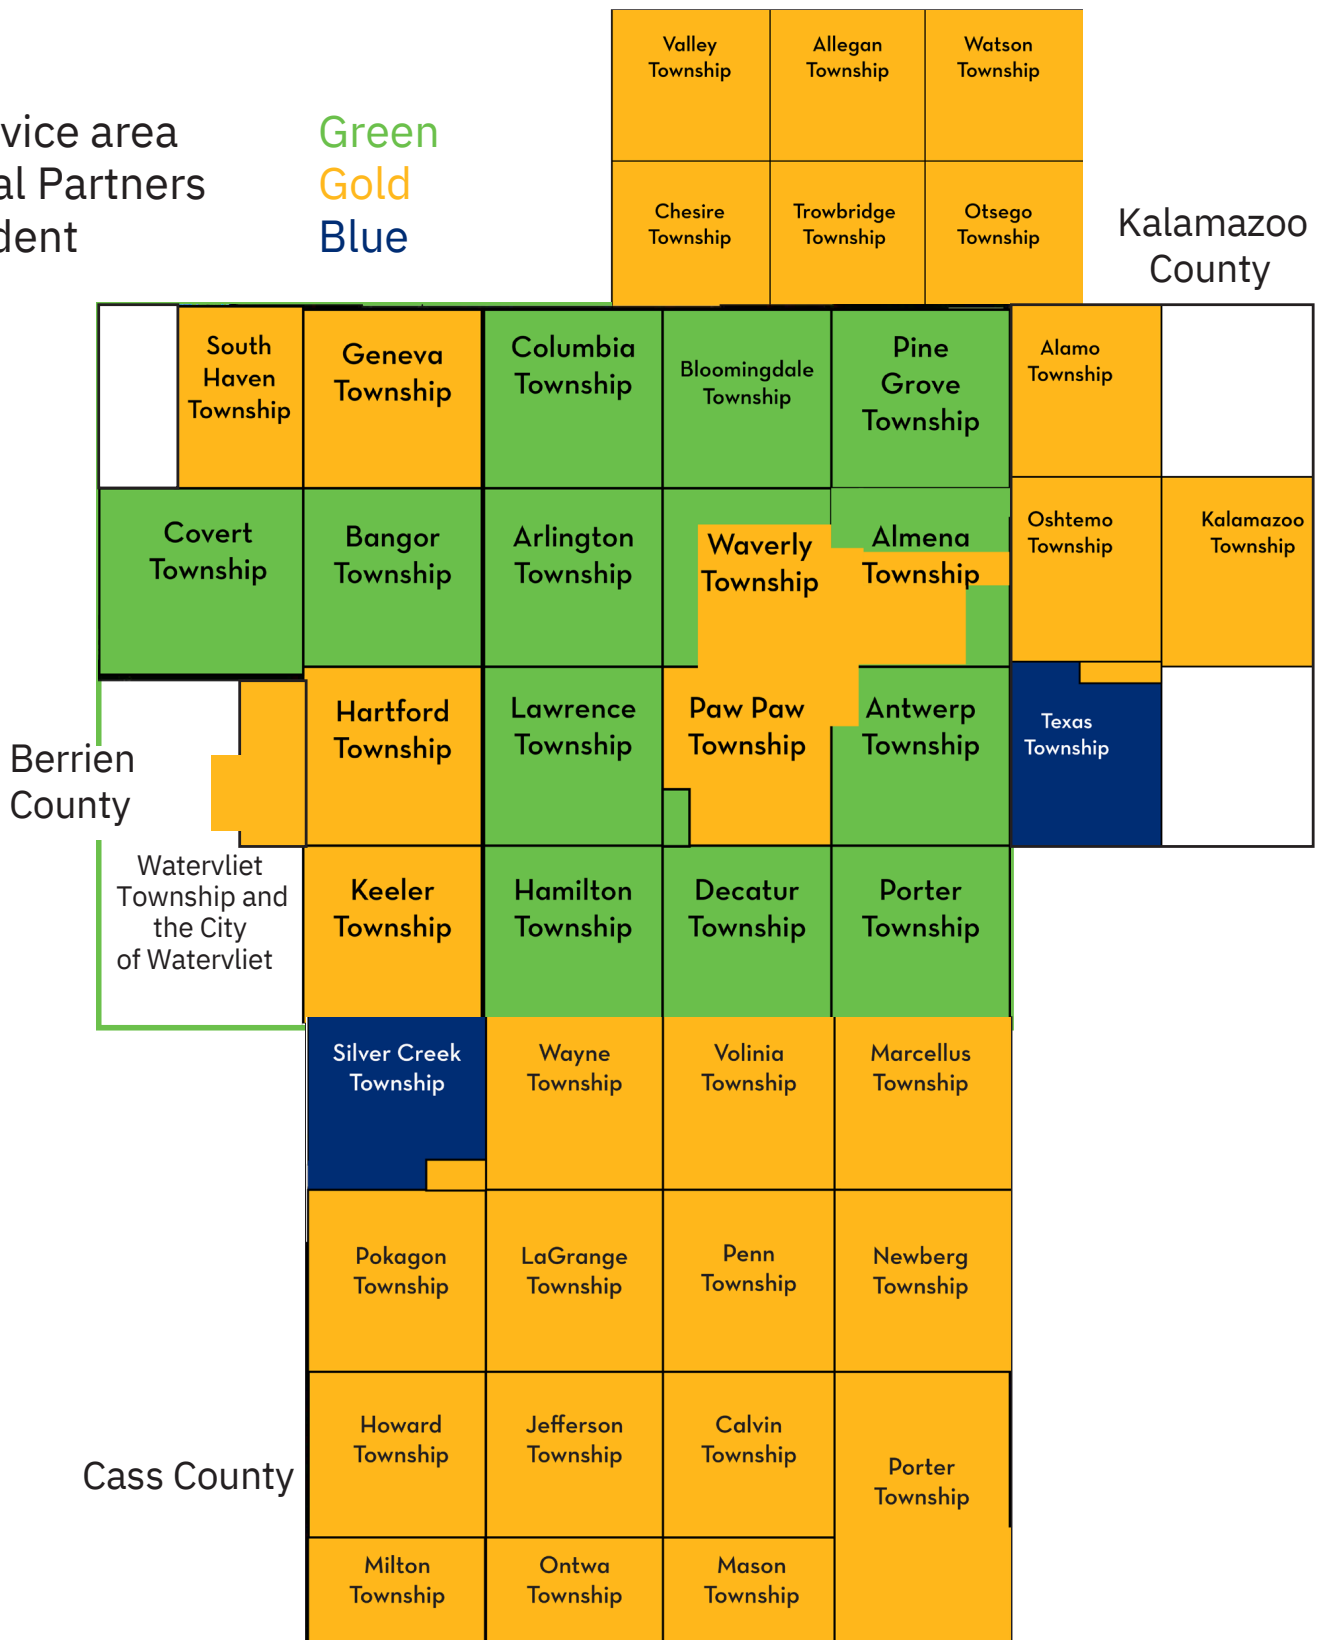

VBDL Legal Service Area

Key
 VBDL Service area
 Reciprocal Partners
 Non-resident

Green
 Gold
 Blue

Allegan County

Van Buren District Library
 Antwerp Sunshine - Mattawan * Bangor
 Bloomington * Covert * Gobles
 Lawrence * Webster Memorial - Decatur

VBDL Service Area Map
 December 2018

Van Buren District Library Legal Service Area

Almena Township – except for Paw Paw School District
Antwerp Township – except for Lawton Village and Paw Paw School District
Arlington Township
Bangor City & Township
Bloomingdale Township & Village
Columbia Township
Covert Township
Decatur Township & Village
Gobles City
Hamilton Township
Lawrence Township & Village
Mattawan Village
Paw Paw Township – except for Paw Paw School District
Pine Grove Township
Porter Township
Waverly Township – except for Paw Paw School District

Area Served through Contract For Service

Geneva Township

Areas Served through Reciprocal Borrowing Agreements

Allegan District Library (only includes Allegan, City of Allegan, Chesire, Valley, Heath residents residing in the Allegan School District, and Monterey residents residing in the Allegan School District)

Cass District Library (only includes the townships of Calvin, Howard, Jefferson LaGrange, Mason, Milton, Newberg, Ontwa, Penn, Porter, Pokagon, and Volinia)

Dowagiac District Library (only includes City of Dowagiac, and townships of Bainbridge, Keeler, Silver Creek, and Wayne)